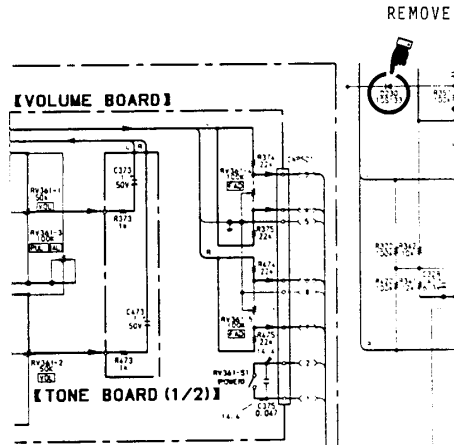

SONY

**Car Stereo
Service Bulletin**

Model: XR-7100

No. 100

Subject: Interruption Of Audio When
Illumination Is Switched On/Off

Date: May 9, 1988

Symptom:
(51)

The audio output may be interrupted for an instant when the illumination is turned on or off. This is due to a muting circuit momentarily engaging.

Solution: Remove diode D230. This has already been changed in production. The diode needs to be removed for serial numbers 10001 - 18100.

Affected Serial Numbers

10001 → 18100

Reference: Tech News AU88010

PRINTED IN U.S.A.
CSA-14488-5

CSA-14 Tuner/Tape Deck